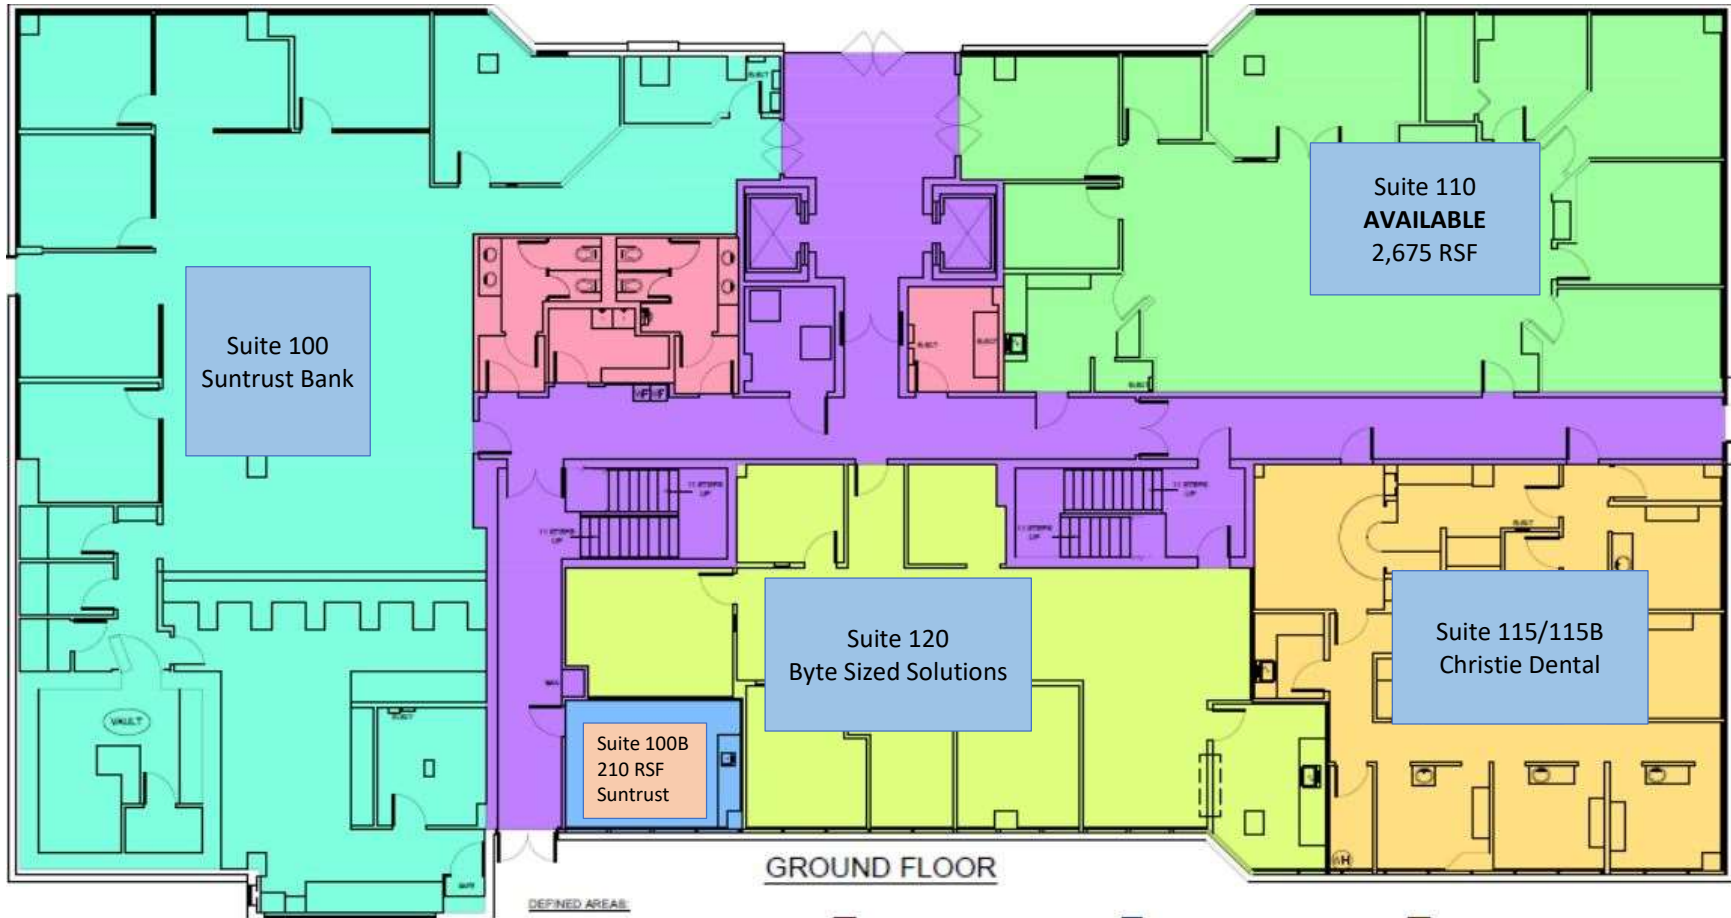

FINANCIAL CENTER AT MERRITT SQUARE
STACK PLANS
GROUND FLOOR

Suite 100
Suntrust Bank

Suite 110
AVAILABLE
2,675 RSF

Suite 100B
210 RSF
Suntrust

Suite 120
Byte Sized Solutions

Suite 115/115B
Christie Dental

GROUND FLOOR

DEFINED AREAS

FINANCIAL CENTER AT MERRITT SQUARE
STACK PLANS
SECOND FLOOR

FINANCIAL CENTER AT MERRITT SQUARE
STACK PLANS
THIRD FLOOR

Suite 310
Merrick & Company

Suite 320
2,361 RSF
VACANT

Suite 300
6,429 RSF
VACANT
(lease pending)

THIRD FLOOR