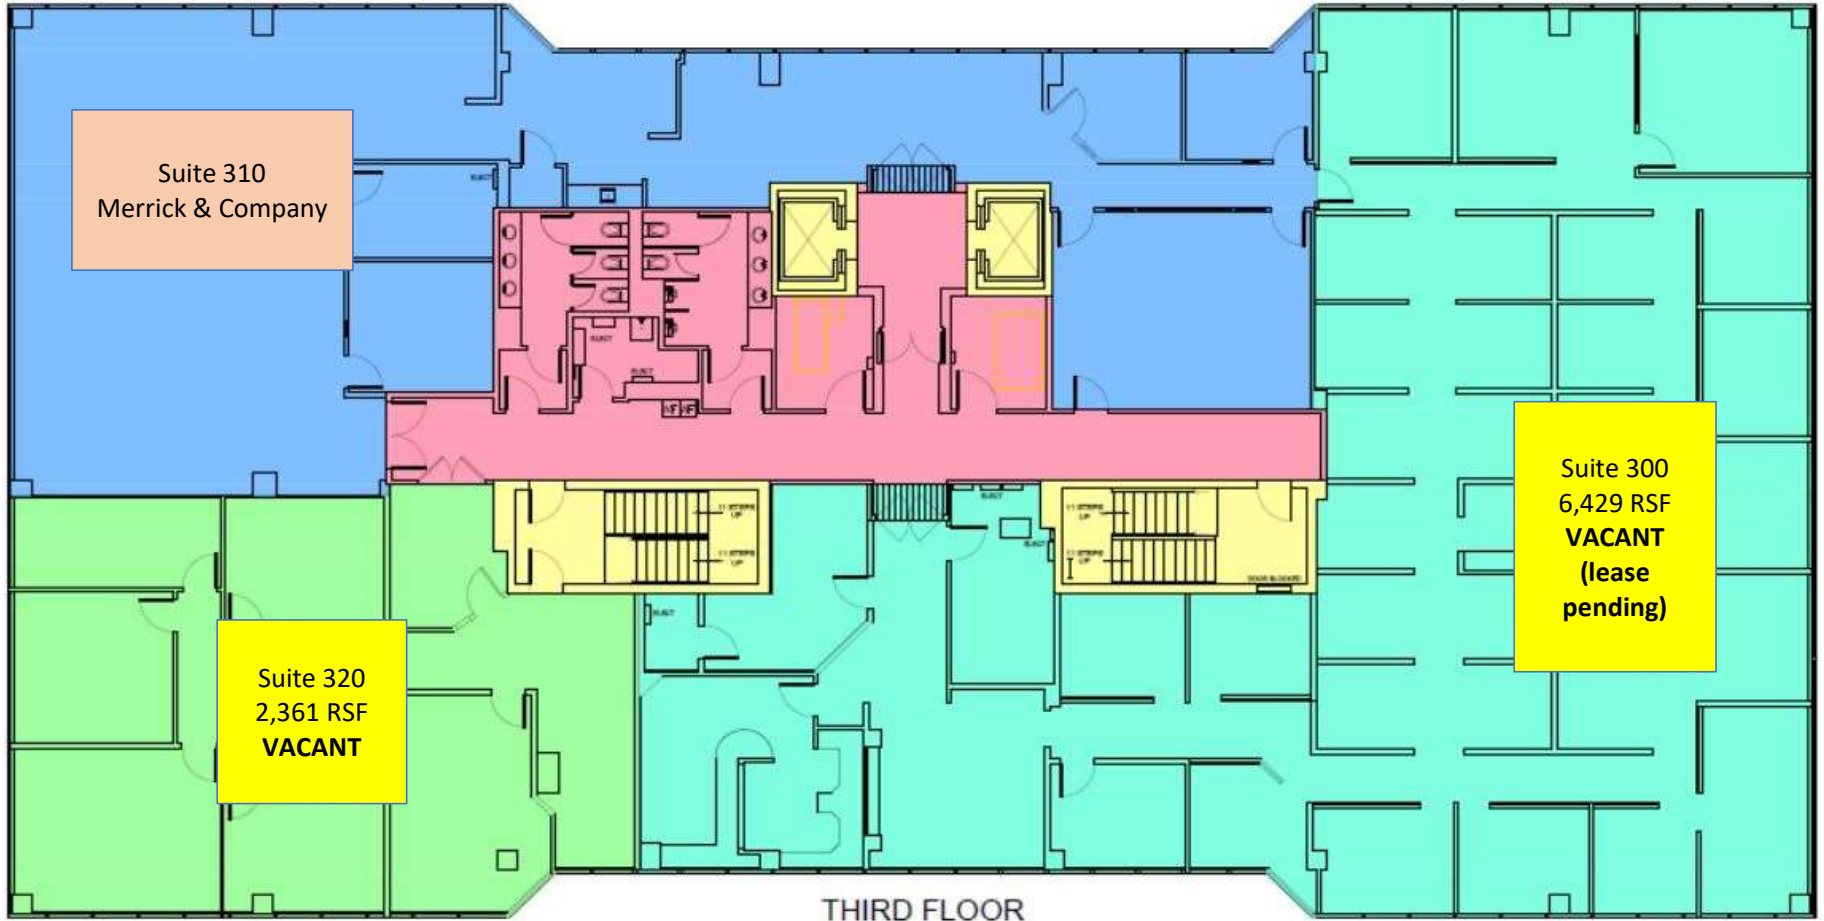

FINANCIAL CENTER AT MERRITT SQUARE
STACK PLANS
GROUND FLOOR

Suite 100
Suntrust Bank

Suite 110
AVAILABLE
2,675 RSF

Suite 100B
210 RSF
Suntrust

Suite 120
Byte Sized Solutions

Suite 115/115B
Christie Dental

GROUND FLOOR

DEFINED AREAS

FINANCIAL CENTER AT MERRITT SQUARE
STACK PLANS
SECOND FLOOR

FINANCIAL CENTER AT MERRITT SQUARE
STACK PLANS
THIRD FLOOR

Suite 310
Merrick & Company

Suite 320
2,361 RSF
VACANT

Suite 300
6,429 RSF
VACANT
(lease pending)

THIRD FLOOR