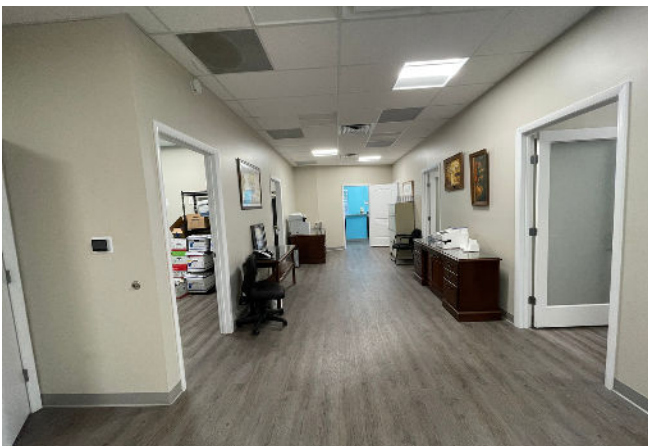

FOR LEASE

OFFICE SPACE AVAILABLE

2020 W Eau Gallie Blvd, Melbourne, FL 32935

Suite #102 | 1,752 SF | \$20/SF (MG)

MODERN PROFESSIONAL INTERIORS

Move-in ready office space with updated finishes, conference room, and professional layout

Hallway & Office Access

Private Restroom

Conference Room

Professional Workspace

Conference Room | Updated Flooring | Professional Workspace

SCHEDULE A PRIVATE TOUR

Professional Office Space in Melbourne, Florida