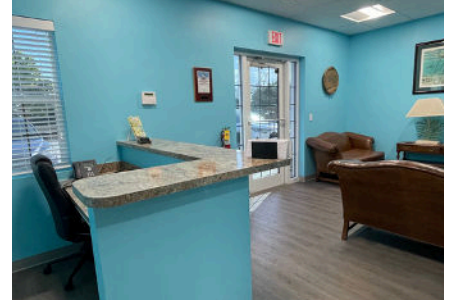

FOR LEASE

OFFICE SPACE AVAILABLE

2020 W Eau Gallie Blvd, Melbourne, FL 32935

Suite #102 | 1,752 SF | \$20/SF (MG)

MODERN PROFESSIONAL INTERIORS

Move-in ready office space with updated finishes, conference room, and professional layout

Hallway & Office Access

Private Restroom

Conference Room

Professional Workspace

Conference Room | Updated Flooring | Professional Workspace

SCHEDULE A PRIVATE TOUR

Professional Office Space in Melbourne, Florida